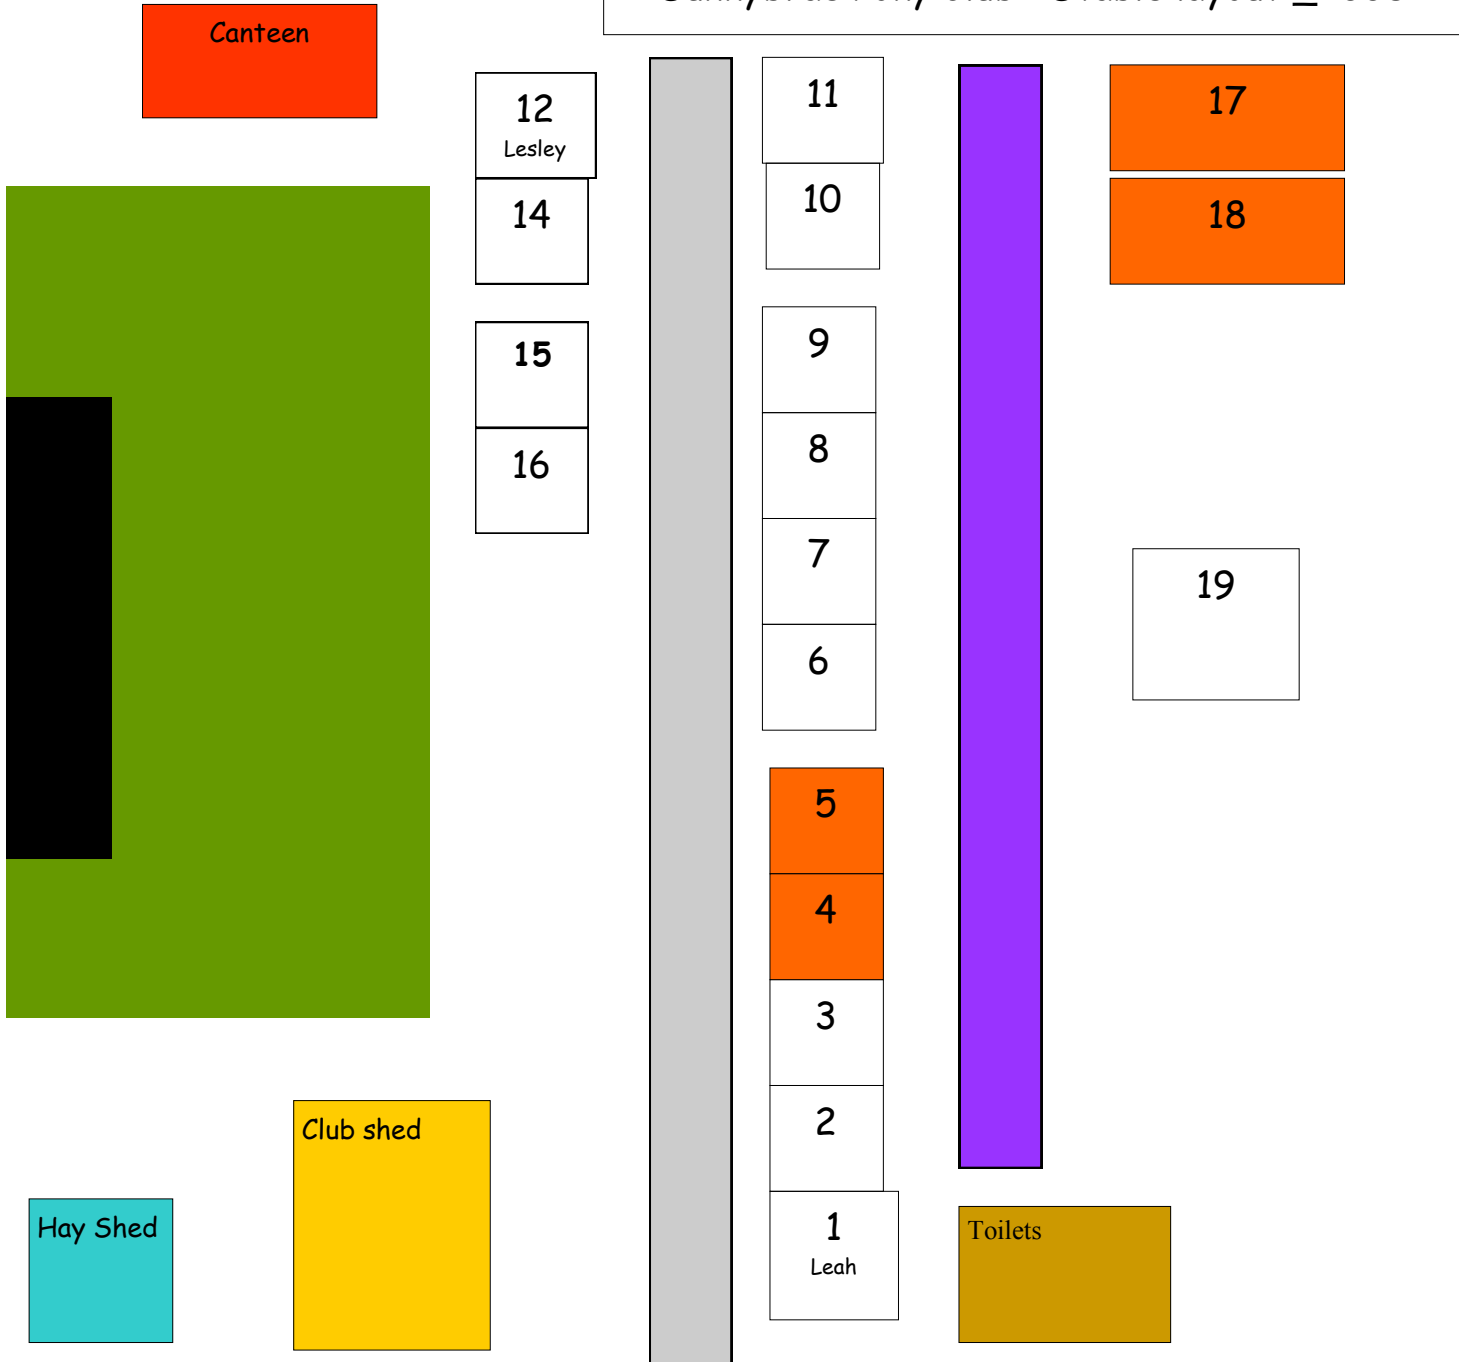

Sunnybrae Pony Club Stable layout _2008

Colour Code:

Red	Canteen
Grey	Driveway
Green	Grass
Purple	Tack sheds
Yellow	Club shed
Blue	Hay shed
Black	Float park
Beige	Toilet
Orange	Pony Stables
White	Horse stables